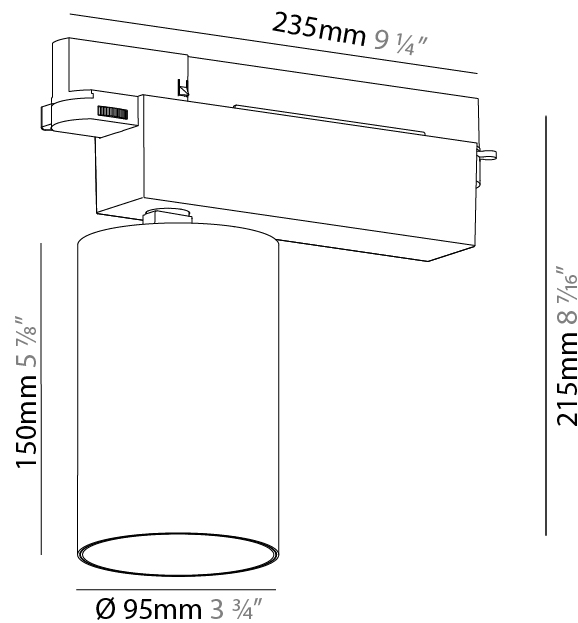

GENERAL

Series: Centriq
Subseries: Centriq 95
Brand: Prolicht
Division: Architectural
Mounting Type: Track
Mounting Location: Ceiling
Subcategory: Spots

PHYSICAL

Shape: Cylinder
Diameter (mm): 95
Diameter (in): 3 3/4
Length (mm): 235
Length (in): 9 1/4
Height (mm): 150
Height (in): 5 7/8
Light Distribution: Adjustable / Direct
Weight (kg): 1.495
Weight (lbs): 3.3
Fixture Finish: SSR / BKV / CWI / CRY / HAB / LAG / UFT / ITA / RUA / RUR / MIC / FTG / MYG / TWT / LOD / PUS / FRO / FUP / KIA / POP / BLS / SPG / MEY / GOH / GUM / CHC / COM / ABZ / JAG / OBR / MOS / ROR
Fixture Material: Aluminum

ELECTRICAL

Lamp Type: LED (Zhaga Standard)
Input Wattage (W): 34
Total Output Wattage (W): 30.9
Dimming: Tri-Mode (Non-Dimming and Phase Dimming (120Vac only) and 0-10V Dimming)
Driver Included: Yes
Driver Location: Integrated
Driver Type: Constant Current - Universal
Driver Class: Class 2
Input Voltage (V): 120 - 277
Constant Current (MA): 900

LED

Number of LEDs: 1
Color Temperature (°K): 2700 / 3000 / 3500 / 4000
Max. Delivered Lumen (lm): 2710 / 2893 / 2974 / 3035
Nominal Lumen (lm): 3928 / 4193 / 4310 / 4398
CRI: >90 CRI
Lamp Life (hrs): 50000
Upon Request: Special Color Temperature Special Led

OPTICAL

Reflector: 18 / 26 / 40
Adjustability: Rotational 340°; Tilt 90°
Upon Request: Special Beam Angles

RATINGS AND CERTIFICATIONS

Certified By: Certified for North American Standards
IP rating: IP20