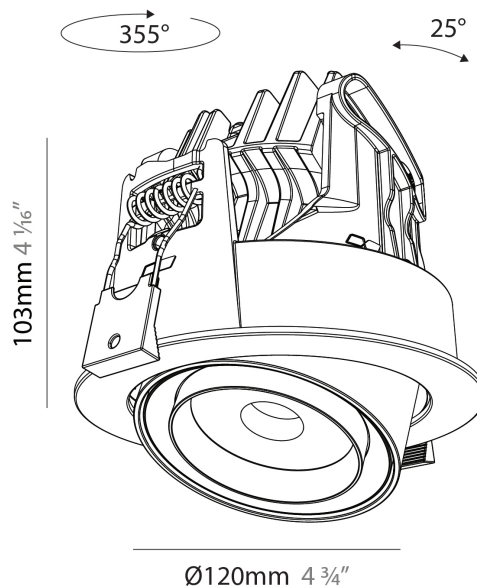

GENERAL

Series: Centriq
Subseries: Centriq Round Flex Adjustable
Brand: Prolicht
Division: Architectural
Mounting Type: Recessed
Mounting Location: Ceiling
Subcategory: Spots

PHYSICAL

Shape: Cylinder
Diameter (mm): 120
Diameter (in): 4 3/4
Height (mm): 105
Height (in): 4 1/8
Min. Recessing Depth (mm): 120
Min. Recessing Depth (in): 4 3/4
Light Distribution: Adjustable / Direct
Weight (kg): 0.666
Fixture Finish: SSR / BKV / CWI / CRY / HAB / LAG / UFT / ITA / RUA / RUR / MIC / FTG / MYG / TWT / LOD / PUS / FRO / FUP / KIA / POP / BLS / SPG / MEY / GOH / GUM / CHC / COM / ABZ / JAG / OBR / MOS / ROR
Fixture Material: Aluminum
Cut-out Measurements: Dia. 112mm / 4 7/16"

ELECTRICAL

Lamp Type: LED (Zhaga Standard)
Input Wattage (W): 20.5
Total Output Wattage (W): 18.1
Dimming: Tri-Mode (Non-Dimming and Phase Dimming (120Vac only) and 0-10V Dimming)
Driver Included: Yes
Driver Location: Recessed Housing
Driver Type: Constant Current - Universal
Driver Class: Class 2
Housing: ENCP 3
Input Voltage (V): 120 - 277
Constant Current (MA): 500

LED

Color Temperature (°K): 2700 / 3000 / 3500 / 4000
Max. Delivered Lumen (lm): 1201 / 1294 / 1346 / 1373
Nominal Lumen (lm): 1668 / 1797 / 1869 / 1907
CRI: >90 CRI
Lamp Life (hrs): 50000

OPTICAL

Beam Angle: 18 - 46
Adjustability: Rotational 350° / Tilt 25°

RATINGS AND CERTIFICATIONS

Certified By: CSA Certified to UL and CSA Standards
IP rating: IP20